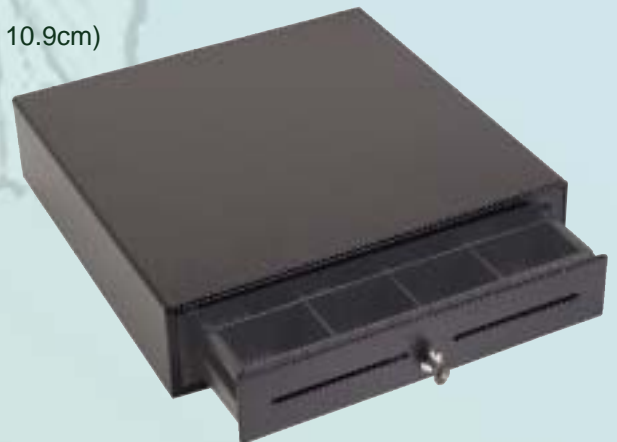

VAL-u Line Cash Drawers

The Perfect Cash Drawer for Medium Duty Applications.

Medium duty POS systems are typically lower priced and less robust than their heavier duty counterparts. While MMF's VAL -u Line cash drawers are certainly lower priced, they are still durable enough to meet the demands of verticals like Specialty Stores and Cafeterias where a medium duty cash drawer might be called for. This line offers affordable versatility and provides many performance features found only in higher priced, heavier duty drawers.

- All steel construction
- Roller bearing suspension rails
- Under-counter mounting brackets available.
- Dual media slots
- High impact plastic cash tray and bill weights
- 5 bill and 8 coin (removable) sections
- Conveniently located 3 position lock in center of the drawer
- Optional "Euro Tray"
- Interfaces with the most popular receipt printers, using quick disconnect cables
- Drawer "Open / Close" detect
- Available in Black or Cool White
- 16.2 W x 16.4 D x 4.3 H footprint (41.14 x 41.65 x 10.9cm)
- 2 year warranty

- 13 W x 13 D x 4.3 H
- 13 W x 16 D x 4.3 H

All models feature

- center lock,
- roller bearing suspension system
- 4coin/4 bill cash tray
- quick disconnect cable for the printer driven version

For applications with limited space, the compact European style **Flip Top** cash drawer is a viable answer. Measuring only 18 x 6.7 x 4 inches, this newest member of the popular VAL-u Line series of drawers is available with an interchangeable receipt printer cable or IBM compatible cable. The unit features a hinged stainless steel lid, robust removable cash tray and a locking cash tray cover. A large, easily accessible slot makes it convenient to deposit and store media of any size. The size and economical price point make this an ideal drawer for applications such as grocery and ticketing.